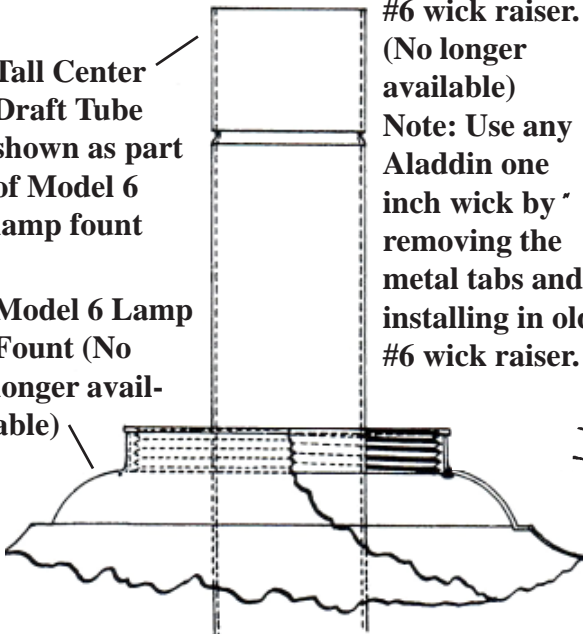

R111 Wick Trimmer cleans all Aladdin one inch wicks

Tall Center Draft Tube shown as part of Model 6 lamp fount

Model 6 Lamp Fount (No longer available)

Model 6 Wick shown in #6 wick raiser. (No longer available)
Note: Use any Aladdin one inch wick by removing the metal tabs and installing in old #6 wick raiser.