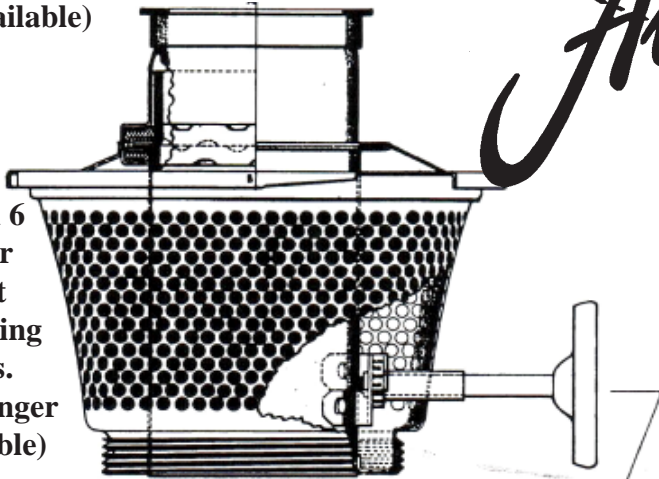

ALADDIN®

MODEL 6 EXPLODED VIEW PARTS LIST

Model No. 6 was sold from Sept. 1914 to July 1917.

Lighting The World, Since 1908

Model 6 Burner Gallery holds Kone Kap Mantle and Heel-less Chimney. (No longer available)

N146 Kone Kap Mantle fits Models 3 thru 11 Aladdin Kerosene Mantle Lamp Burners

Model 6 Burner Basket including baffels. (No longer available)

Model 6 Flame Spreader (No longer available)

Shown left are two different faces of Model 6 Wick Raiser Knob

R111 Wick Trimmer cleans all Aladdin one inch wicks

Tall Center Draft Tube shown as part of Model 6 lamp fount

Model 6 Lamp Fount (No longer available)

Model 6 Wick shown in #6 wick raiser. (No longer available)
Note: Use any Aladdin one inch wick by removing the metal tabs and installing in old #6 wick raiser.