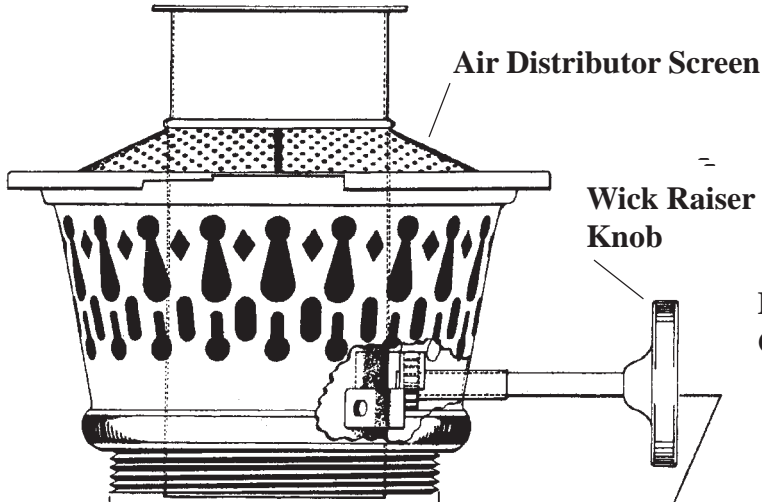

ALADDIN®

MODEL NO. 4 EXPLODED VIEW PARTS LIST

Sold from September 1912 to August 1913

Model No. 4 Kerosene Lamp Gallery N/A

Model No. 4 Burner Base N/A

N146 Kone Kap
Mantle fits Models
3 thru 11

R111 Wick Trimmer
Cleans all One Inch
Aladdin Wicks

Model No. 4
Flame
Spreader
N/A

Shown Right
Two
Different
Faces of
Model No. 4
Burner Knob

Model No.
4 Wick
Raiser
N/A
also fits
Models
3 thru 5

Note: Use any
Aladdin One
Inch Wick by
removing the
metal tabs and
mounting in
wick raiser.

Center
Draft
Tube

Brass
Lamp
Bowl
N/A

R910 Heel-less
Glass Chimney fits
Models 3 thru 11

R910
Chimney is
12 1/2
Inches Tall
with 2 5/8
Inch
Bottom
Fitter

Aladdin Mantle Lamp Company
681 International Blvd.
Clarksville, TN 37040, USA
Tel: 800-457-5267 FAX: 931-647-4517
www.aladdinlamps.com
e-mail: sales@aladdinlamps.com