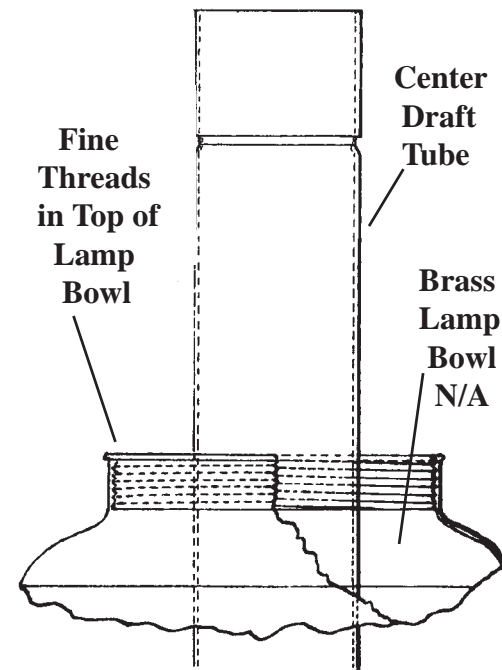

ALADDIN®

MODEL NO. 4 EXPLODED VIEW PARTS LIST

Sold from September 1912 to August 1913

Model No. 4 Kerosene Lamp Gallery N/A

Model No. 4 Burner Base N/A

N146 Kone Kap
Mantle fits Models
3 thru 11

R111 Wick Trimmer
Cleans all One Inch
Aladdin Wicks

Model No. 4
Flame
Spreader
N/A

Shown Right
Two
Different
Faces of
Model No. 4
Burner Knob

Model No.
4 Wick
Raiser
N/A
also fits
Models
3 thru 5

Note: Use any
Aladdin One
Inch Wick by
removing the
metal tabs and
mounting in
wick raiser.

Center
Draft
Tube

Brass
Lamp
Bowl
N/A

R910 Heel-less
Glass Chimney fits
Models 3 thru 11

R910
Chimney is
12 1/2
Inches Tall
with 2 5/8
Inch
Bottom
Fitter

Aladdin Mantle Lamp Company
681 International Blvd.
Clarksville, TN 37040, USA
Tel: 800-457-5267 FAX: 931-647-4517
www.aladdinlamps.com
e-mail: sales@aladdinlamps.com