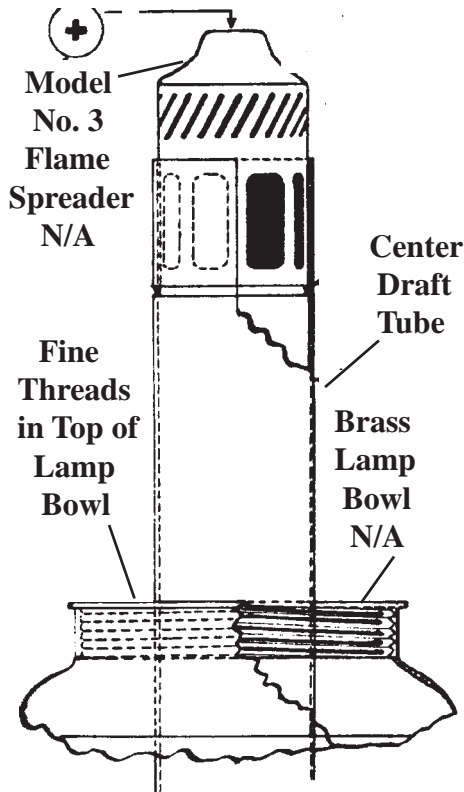

N146 Kone Kap Mantle
fits Models 3 thru 11
Kerosene Lamps

ALADDIN®

MODEL NO. 3 EXPLODED VIEW

PARTS LIST

Sold from January 1911 to August 1912

Lighting The World, Since 1908

Note '+' in top

R111 Wick Trimmer
Cleans all One Inch Aladdin Wicks

Model No. 3
Wick Raiser
N/A

Note: Use any one inch Aladdin Wick by removing metal tabs and installing in Model 3 Wick Raiser.

Face of Model No. 3 Burner Knob

Aladdin Mantle Lamp Company
681 International Blvd.
Clarksville, TN 37040, USA
Tel: 800-457-5267 FAX: 931-647-4517
www.aladdinlamps.com
e-mail: sales@aladdinlamps.com