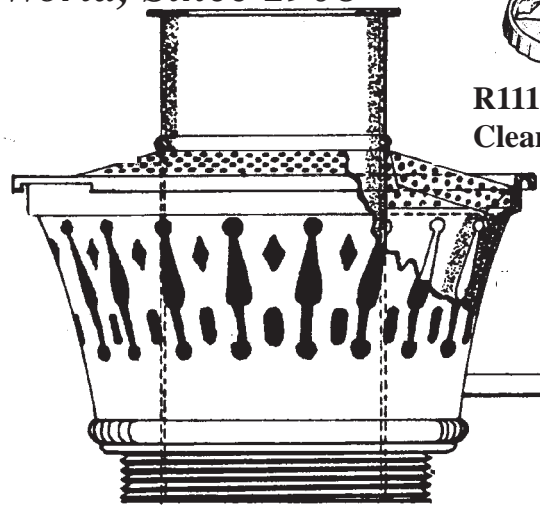

N146 Kone Kap Mantle
fits Models 3 thru 11
Kerosene Lamps

ALADDIN®

MODEL NO. 3 EXPLODED VIEW

PARTS LIST

Sold from January 1911 to August 1912

Lighting The World, Since 1908

Note '+' in top

R111 Wick Trimmer
Cleans all One Inch Aladdin Wicks

Model No. 3
Wick Raiser
N/A

Note: Use any one inch Aladdin Wick by removing metal tabs and installing in Model 3 Wick Raiser.

Face of Model No. 3 Burner Knob

Aladdin Mantle Lamp Company
681 International Blvd.
Clarksville, TN 37040, USA
Tel: 800-457-5267 FAX: 931-647-4517
www.aladdinlamps.com
e-mail: sales@aladdinlamps.com