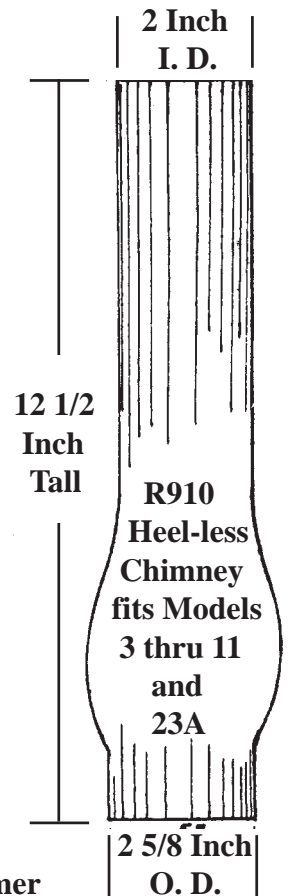

N146 Kone Kap Mantle
fits Models 3 thru 11
Kerosene Lamps

ALADDIN®

MODEL NO. 3 EXPLODED VIEW

PARTS LIST

Sold from January 1911 to August 1912

Lighting The World, Since 1908

Note '+' in top

R111 Wick Trimmer
Cleans all One Inch Aladdin Wicks

Model No. 3
Wick Raiser
N/A

Note: Use any one inch Aladdin Wick by removing metal tabs and installing in Model 3 Wick Raiser.

Face of Model No. 3 Burner Knob

Aladdin Mantle Lamp Company
681 International Blvd.
Clarksville, TN 37040, USA
Tel: 800-457-5267 FAX: 931-647-4517
www.aladdinlamps.com
e-mail: sales@aladdinlamps.com